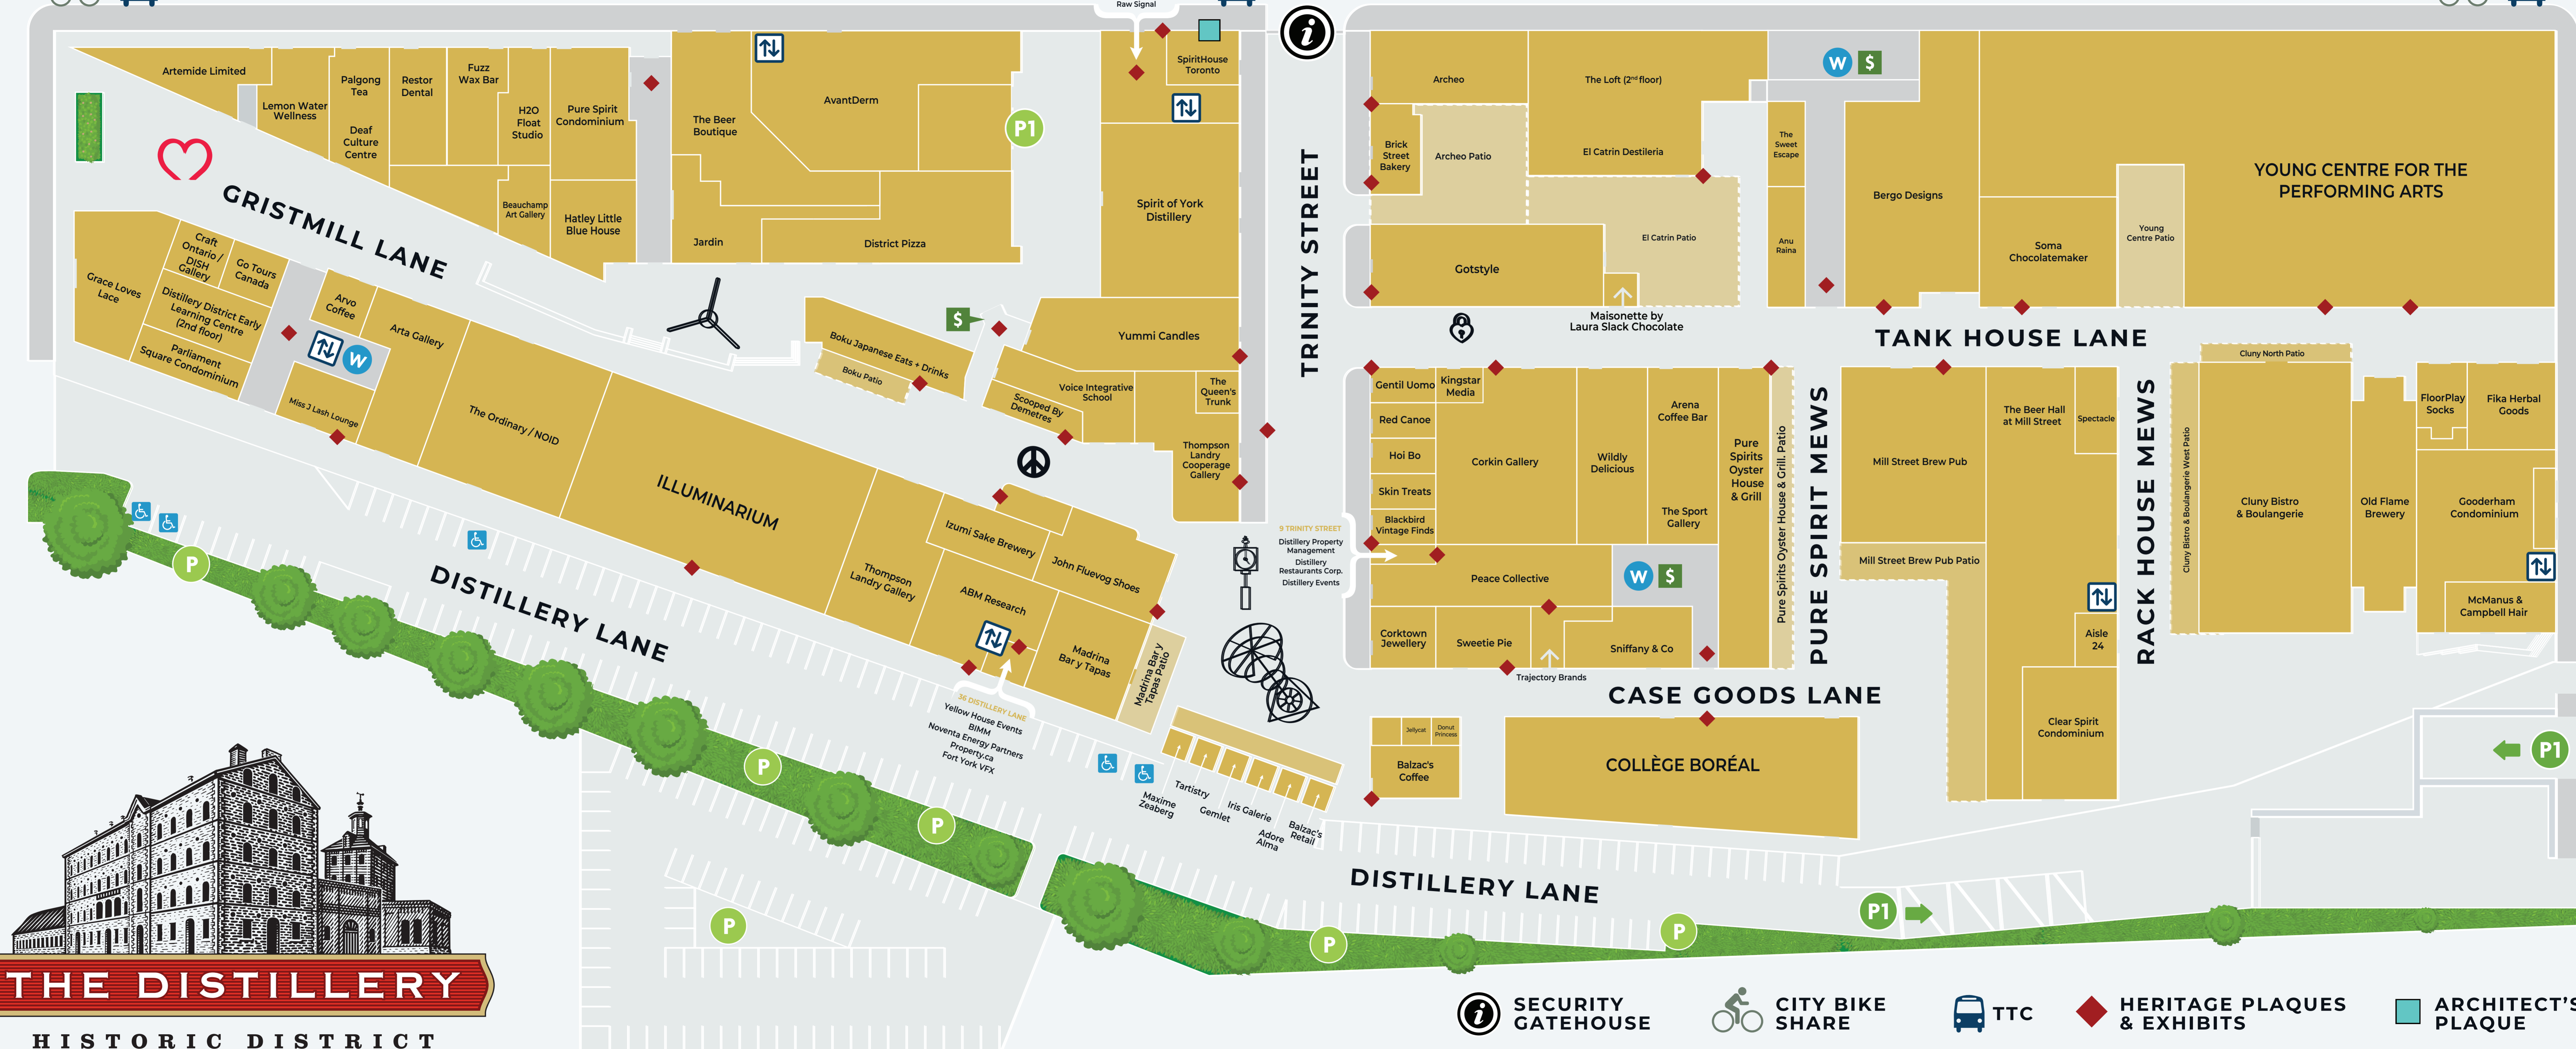

MILL STREET

MILL STREET

PARLIAMENT STREET

CHERRY STREET

THE DISTILLERY

HISTORIC DISTRICT

TORONTO 1832 CANADA

- SECURITY GATEHOUSE
- CITY BIKE SHARE
- TTC
- HERITAGE PLAQUES & EXHIBITS
- ARCHITECT'S PLAQUE
- ENTRANCE TO PUBLIC PARKING
- PARKING METER
- ACCESSIBLE PARKING
- ELEVATORS
- WASHROOMS
- ATM